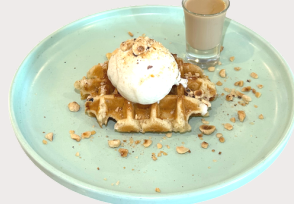

OREO

Belgium waffle, oreo crumb, cookies & cream ice cream & choc fudge sauce

HONEYCOMB CHOC TOP

Belgium waffle, hokey pokey ice cream, crunchie honeycomb crumb & a hard set milk chocolate coating

KEY LIME

Belgium waffle, lime cheesecake ice cream, vanilla biscuit crumble & passionfruit coulis

ROCKY ROAD

Belgium waffle, chocolate gelato, scorched marshmallows, cherry coulis & roasted peanuts

BERRY-LICIOUS

Belgium waffle, raspberry gelato, mixed wild berries, strawberry & vanilla syrup